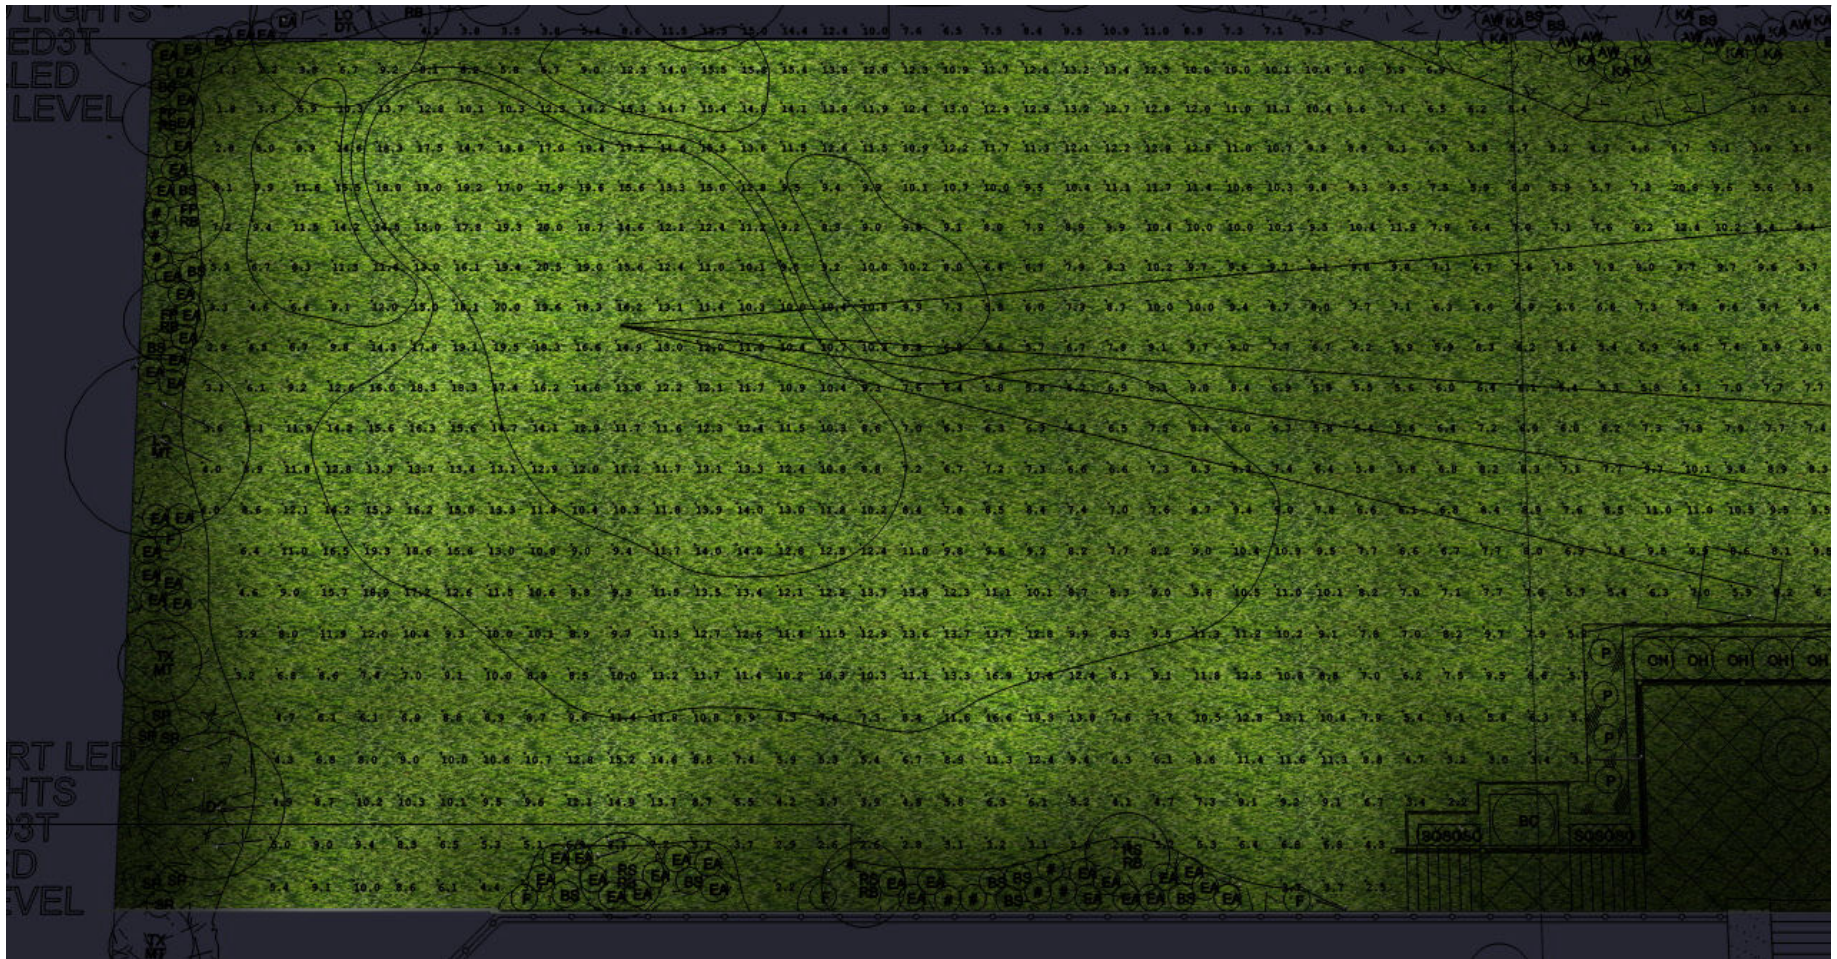

Luminaire Summary

Luminaire Schedule						
Symbol	Qty	Label	Arrangement	Total Lamp Lumens	LLF	Description
☐	66	KETRA-S30_10-40DEG	SINGLE	N.A.	0.900	S3010BTWFL1
☐	144	KETRA-S30_10-25DEG	SINGLE	N.A.	0.900	S3010BTFL1
☉	87	KETRA-S30_08-15DEG	SINGLE	N.A.	1.000	S3008BTSP1

Viewpoint

- RAB ALED3T
* INSTALLED
ROUND LEVEL

ITS COURT LED
LOOD LIGHTS
- RAB ALED3T
* INSTALLED
ROUND LEVEL

VIEWPOINT: GOLF GREEN

Viewpoint - Cont.

VIEWPOINT: GOLF RANGE

Viewpoint - Cont.

VIEWPOINT: GOLF TEE AREA

Viewpoint - Cont.

VIEWPOINT: PICKLEBALL

Render View

RenderViewpoint_2

Render View - Cont.

Render View - Cont.

Render View - Cont.

Render View - Cont.