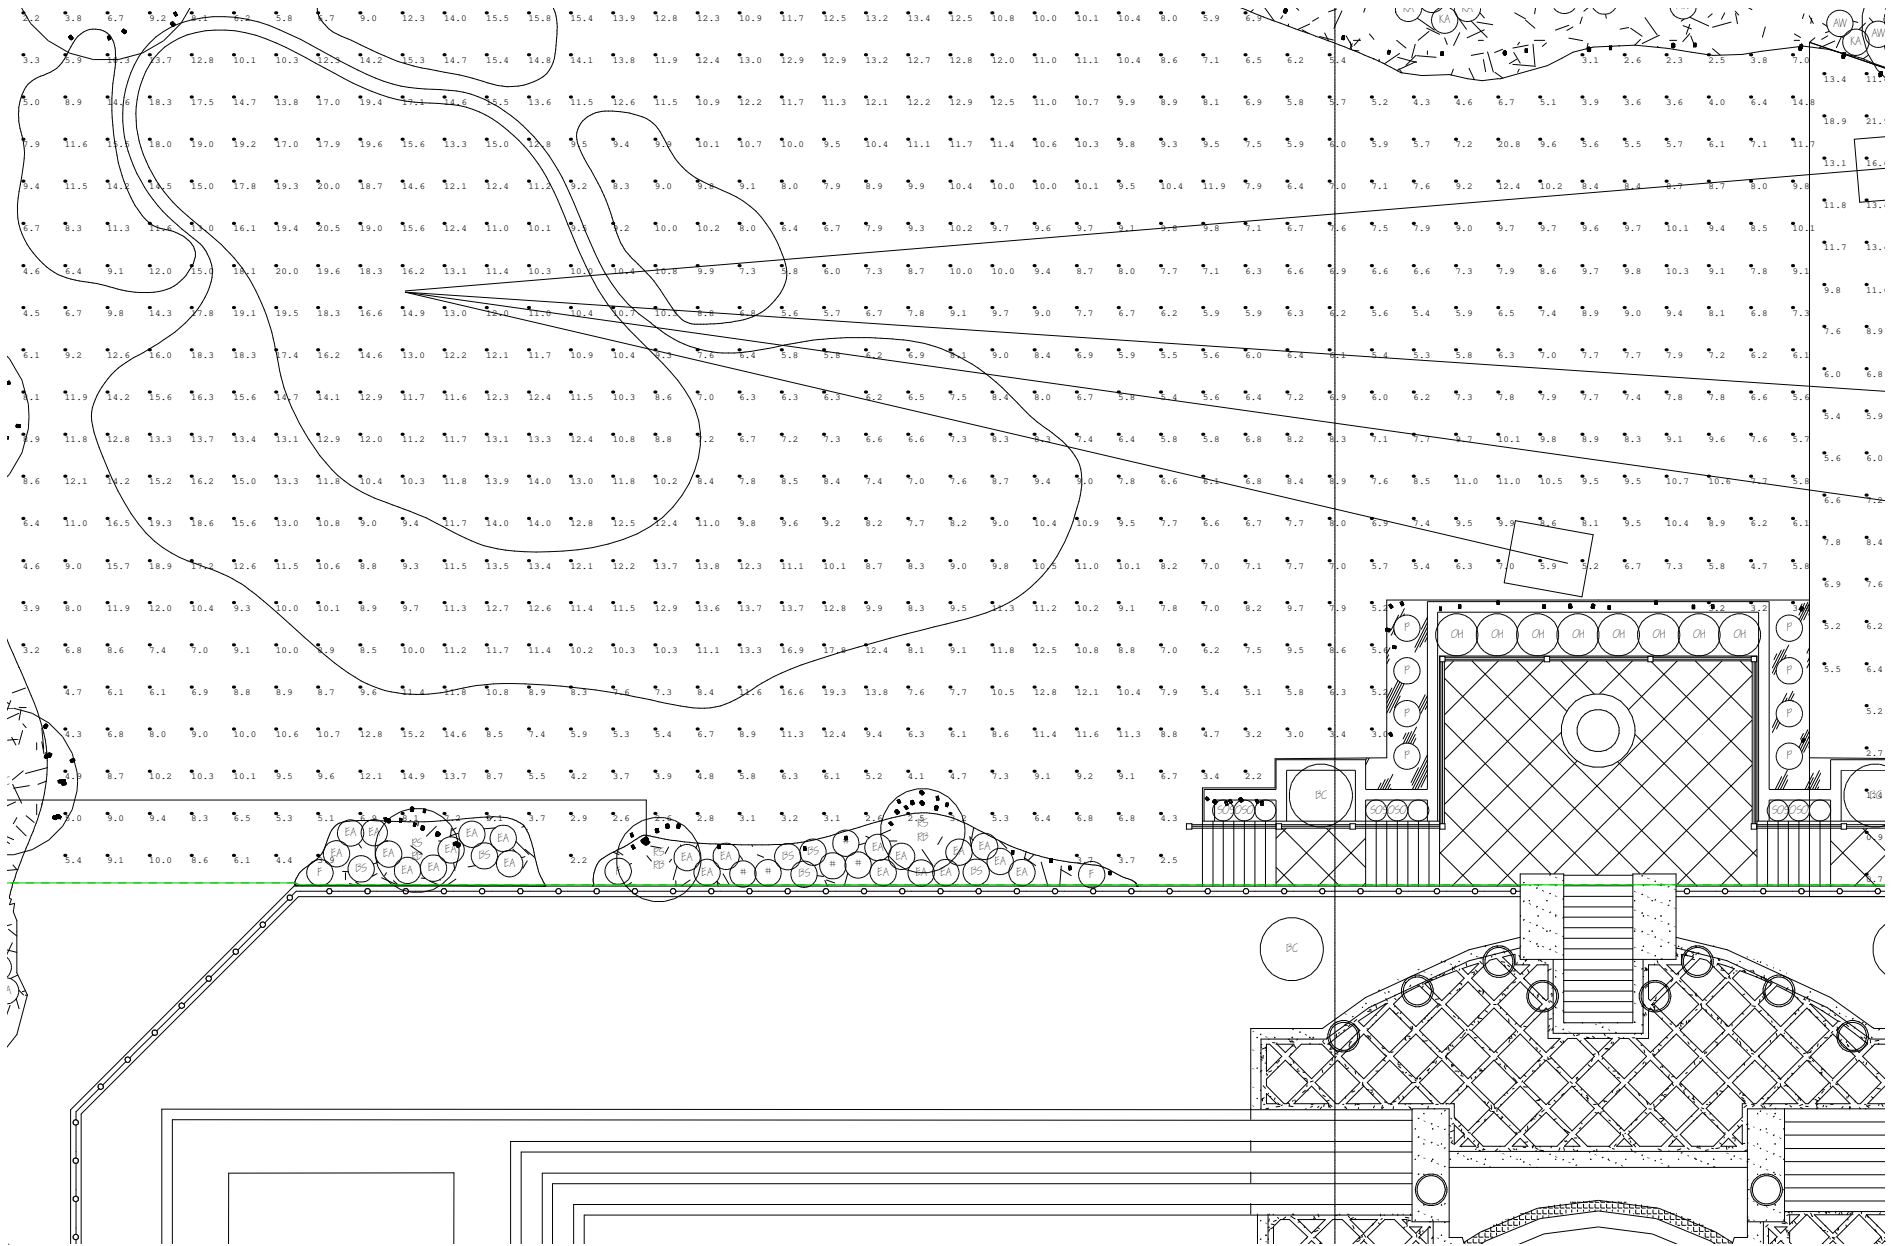

Luminaire Summary

Luminaire Schedule						
Symbol	Qty	Label	Arrangement	Total Lamp Lumens	LLF	Description
☐	66	KETRA-S30_10-40DEG	SINGLE	N.A.	0.900	S3010BTWFL1
☐	144	KETRA-S30_10-25DEG	SINGLE	N.A.	0.900	S3010BTFL1
☉	87	KETRA-S30_08-15DEG	SINGLE	N.A.	1.000	S3008BTSP1

Viewpoint

- RAB ALED3T
* INSTALLED
ROUND LEVEL

ITS COURT LED
LOOD LIGHTS
- RAB ALED3T
* INSTALLED
ROUND LEVEL

VIEWPOINT: GOLF GREEN

Viewpoint - Cont.

VIEWPOINT: GOLF RANGE

Viewpoint - Cont.

VIEWPOINT: GOLF TEE AREA

Viewpoint - Cont.

VIEWPOINT: PICKLEBALL

Render View

RenderViewpoint_2

Render View - Cont.

Render View - Cont.

Render View - Cont.

Render View - Cont.