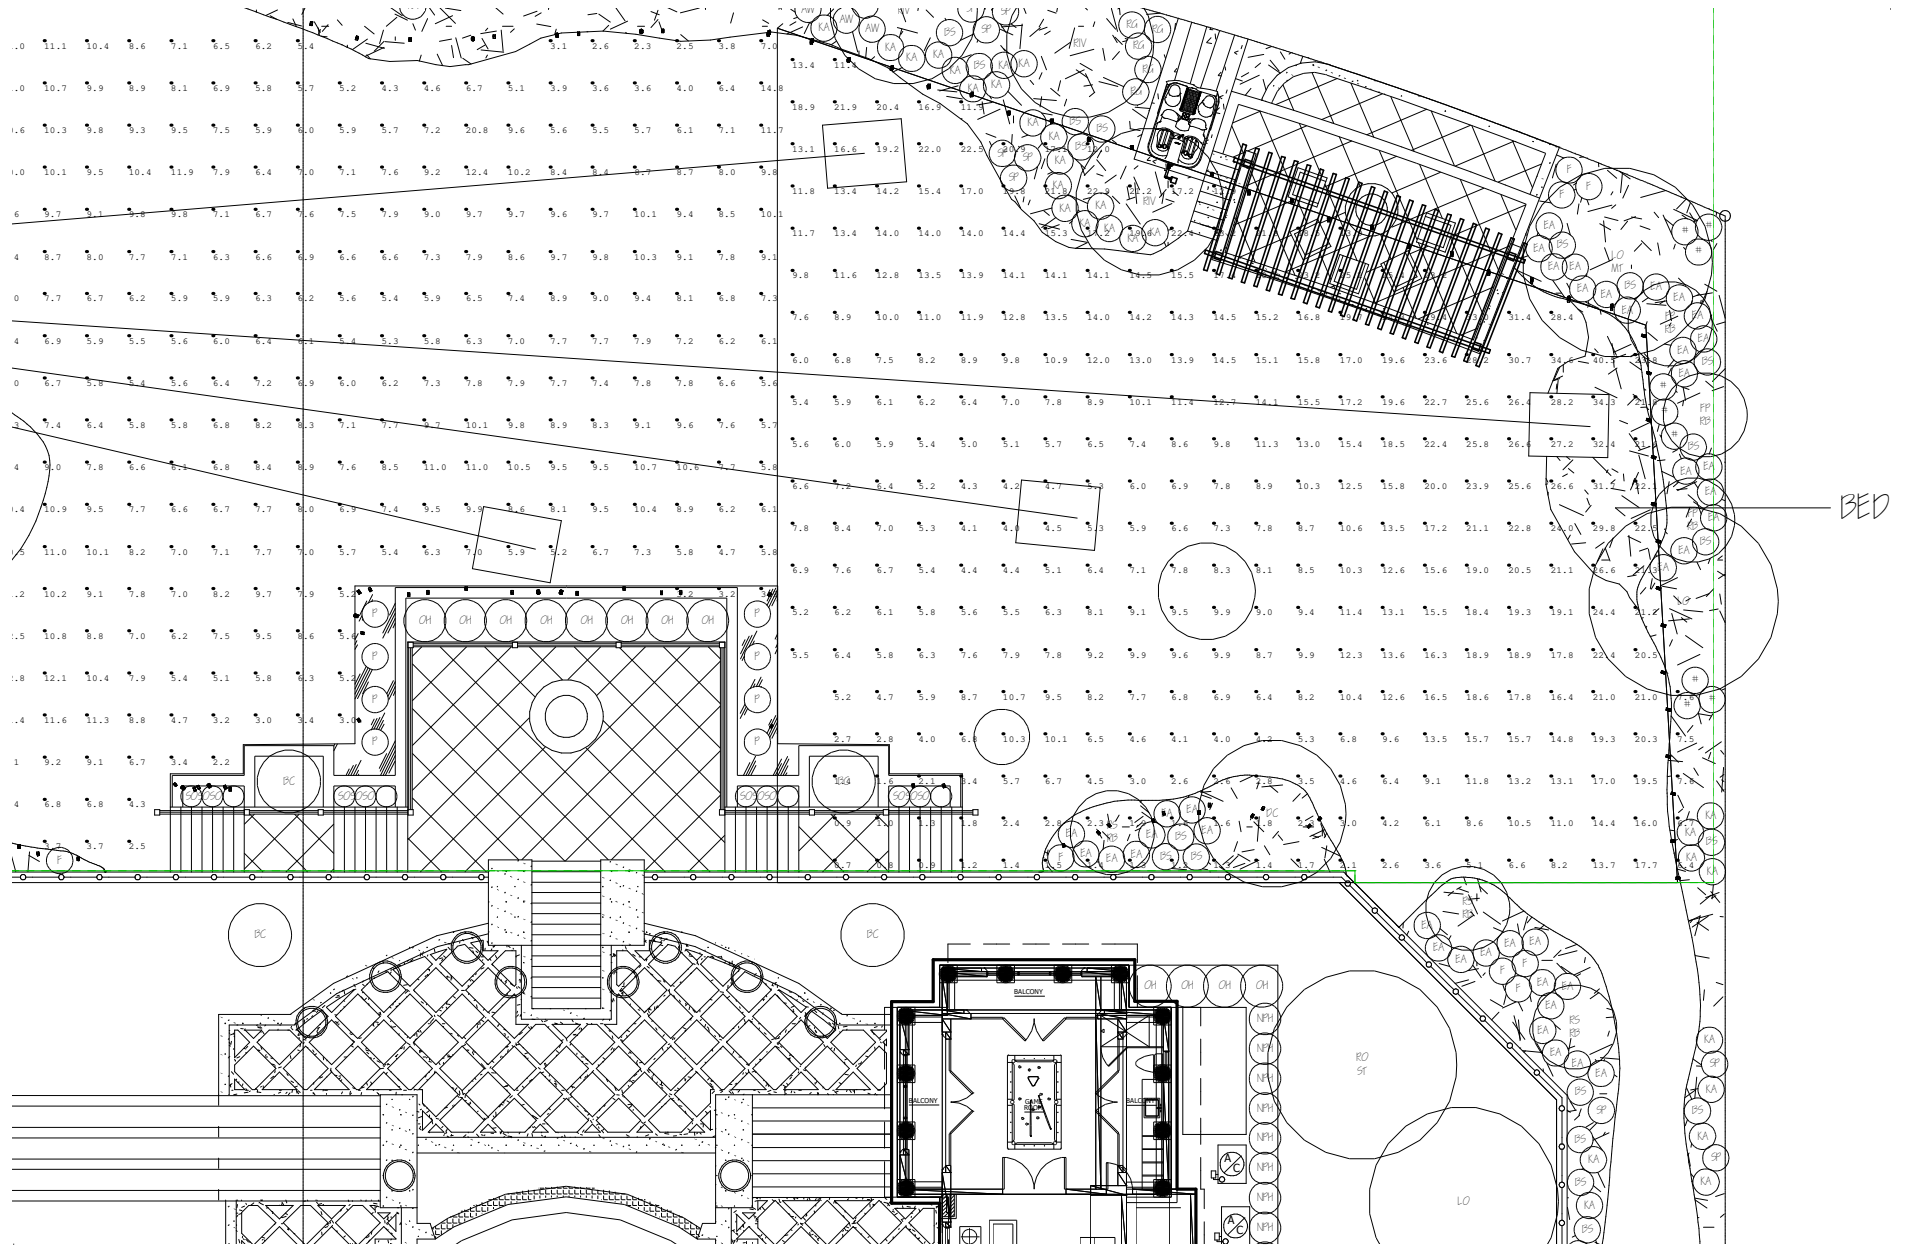

Luminaire Summary

Luminaire Schedule						
Symbol	Qty	Label	Arrangement	Total Lamp Lumens	LLF	Description
☐	66	KETRA-S30_10-40DEG	SINGLE	N.A.	0.900	S3010BTWFL1
☐	144	KETRA-S30_10-25DEG	SINGLE	N.A.	0.900	S3010BTFL1
☉	87	KETRA-S30_08-15DEG	SINGLE	N.A.	1.000	S3008BTSP1

Viewpoint

- RAB ALED3T
* INSTALLED
ROUND LEVEL

ITS COURT LED
LOOD LIGHTS
- RAB ALED3T
* INSTALLED
ROUND LEVEL

VIEWPOINT: GOLF GREEN

Viewpoint - Cont.

VIEWPOINT: GOLF RANGE

Viewpoint - Cont.

VIEWPOINT: GOLF TEE AREA

Viewpoint - Cont.

VIEWPOINT: PICKLEBALL

Render View

RenderViewpoint_2

Render View - Cont.

Render View - Cont.

Render View - Cont.

Render View - Cont.