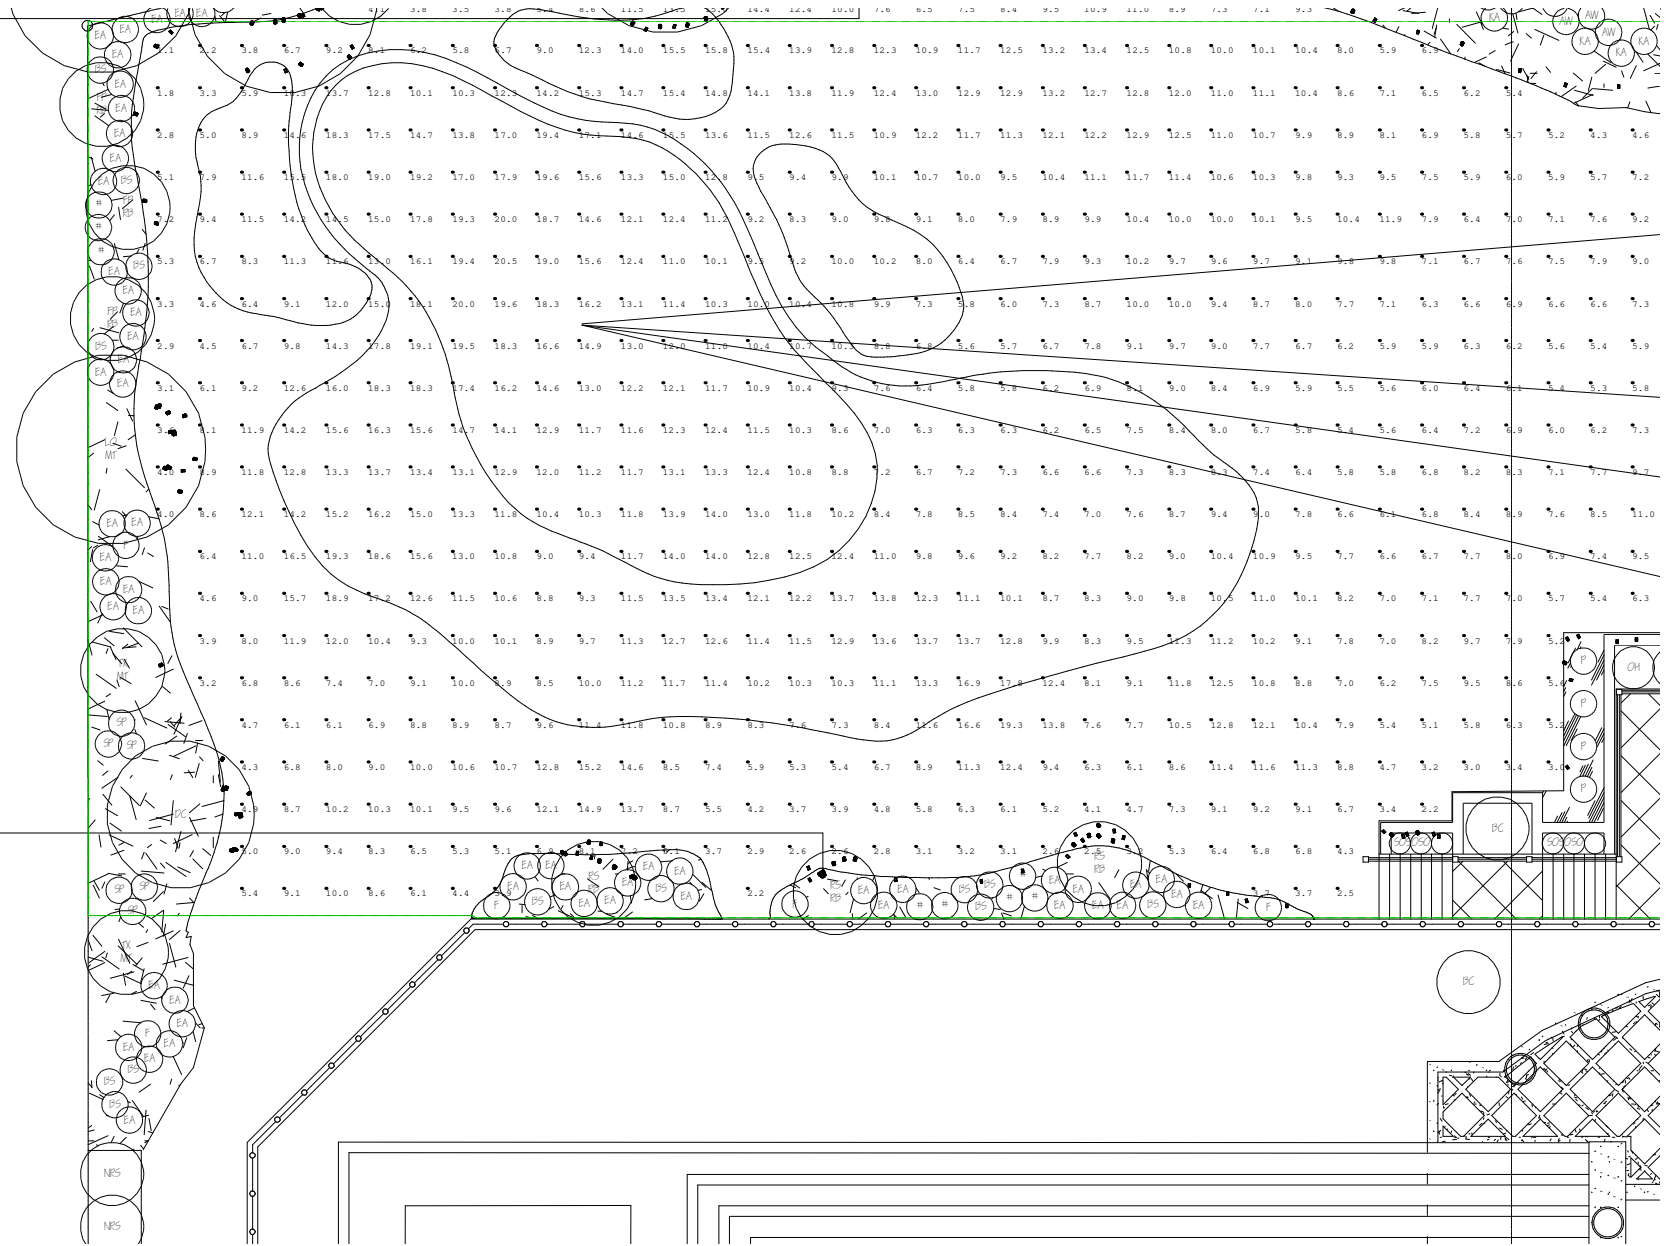

Luminaire Summary

Luminaire Schedule						
Symbol	Qty	Label	Arrangement	Total Lamp Lumens	LLF	Description
☐	66	KETRA-S30_10-40DEG	SINGLE	N.A.	0.900	S3010BTWFL1
☐	144	KETRA-S30_10-25DEG	SINGLE	N.A.	0.900	S3010BTFL1
☉	87	KETRA-S30_08-15DEG	SINGLE	N.A.	1.000	S3008BTSP1

Viewpoint

- RAB ALED3T
* INSTALLED
ROUND LEVEL

ITS COURT LED
LOOD LIGHTS
- RAB ALED3T
* INSTALLED
ROUND LEVEL

VIEWPOINT: GOLF GREEN

Viewpoint - Cont.

VIEWPOINT: GOLF RANGE

Viewpoint - Cont.

VIEWPOINT: GOLF TEE AREA

Viewpoint - Cont.

VIEWPOINT: PICKLEBALL

Render View

RenderViewpoint_2

Render View - Cont.

Render View - Cont.

Render View - Cont.

Render View - Cont.