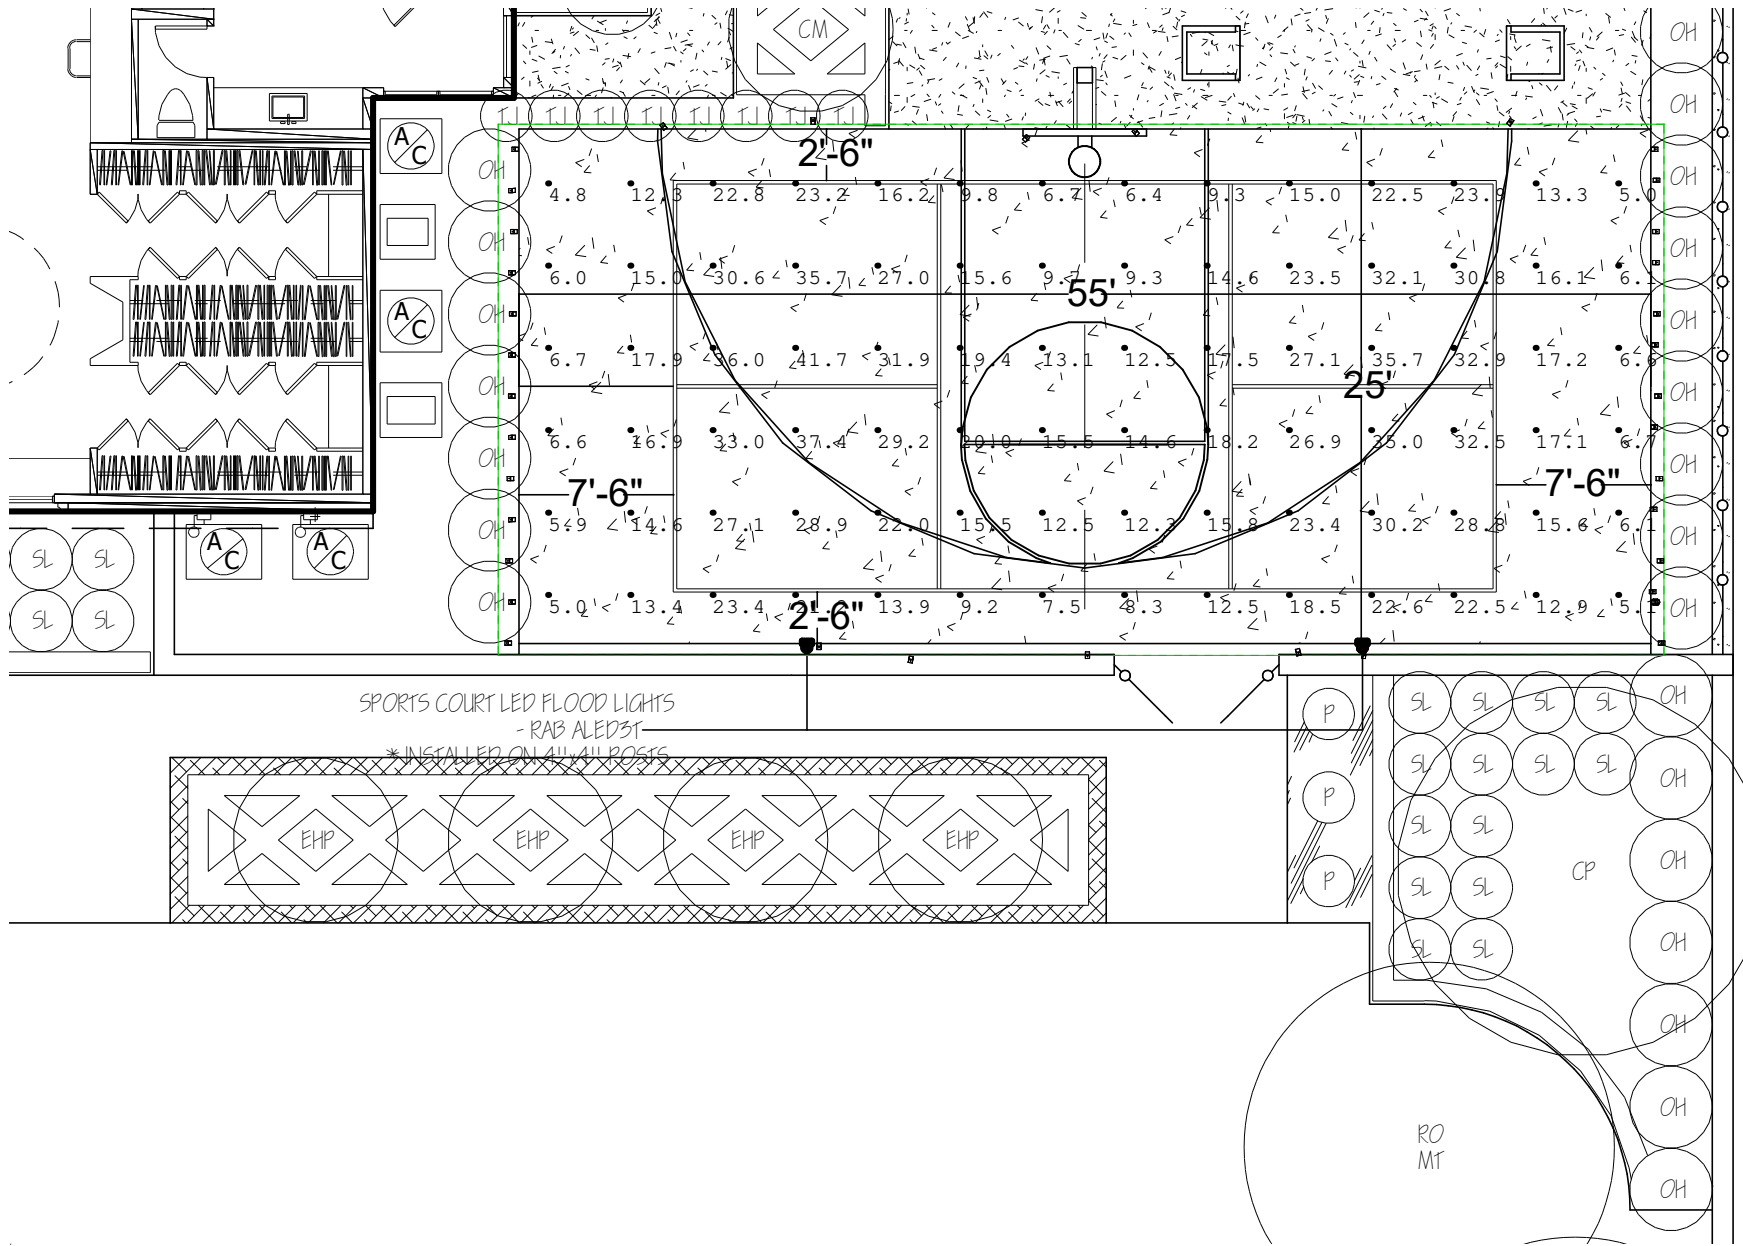

Luminaire Summary

Luminaire Schedule						
Symbol	Qty	Label	Arrangement	Total Lamp Lumens	LLF	Description
☐	66	KETRA-S30_10-40DEG	SINGLE	N.A.	0.900	S3010BTWFL1
☐	144	KETRA-S30_10-25DEG	SINGLE	N.A.	0.900	S3010BTFL1
☉	87	KETRA-S30_08-15DEG	SINGLE	N.A.	1.000	S3008BTSP1

Viewpoint

- RAB ALED3T
* INSTALLED
ROUND LEVEL

ITS COURT LED
LOOD LIGHTS
- RAB ALED3T
* INSTALLED
ROUND LEVEL

VIEWPOINT: GOLF GREEN

Viewpoint - Cont.

VIEWPOINT: GOLF RANGE

Viewpoint - Cont.

VIEWPOINT: GOLF TEE AREA

Viewpoint - Cont.

VIEWPOINT: PICKLEBALL

Render View

RenderViewpoint_2

Render View - Cont.

Render View - Cont.

Render View - Cont.

Render View - Cont.