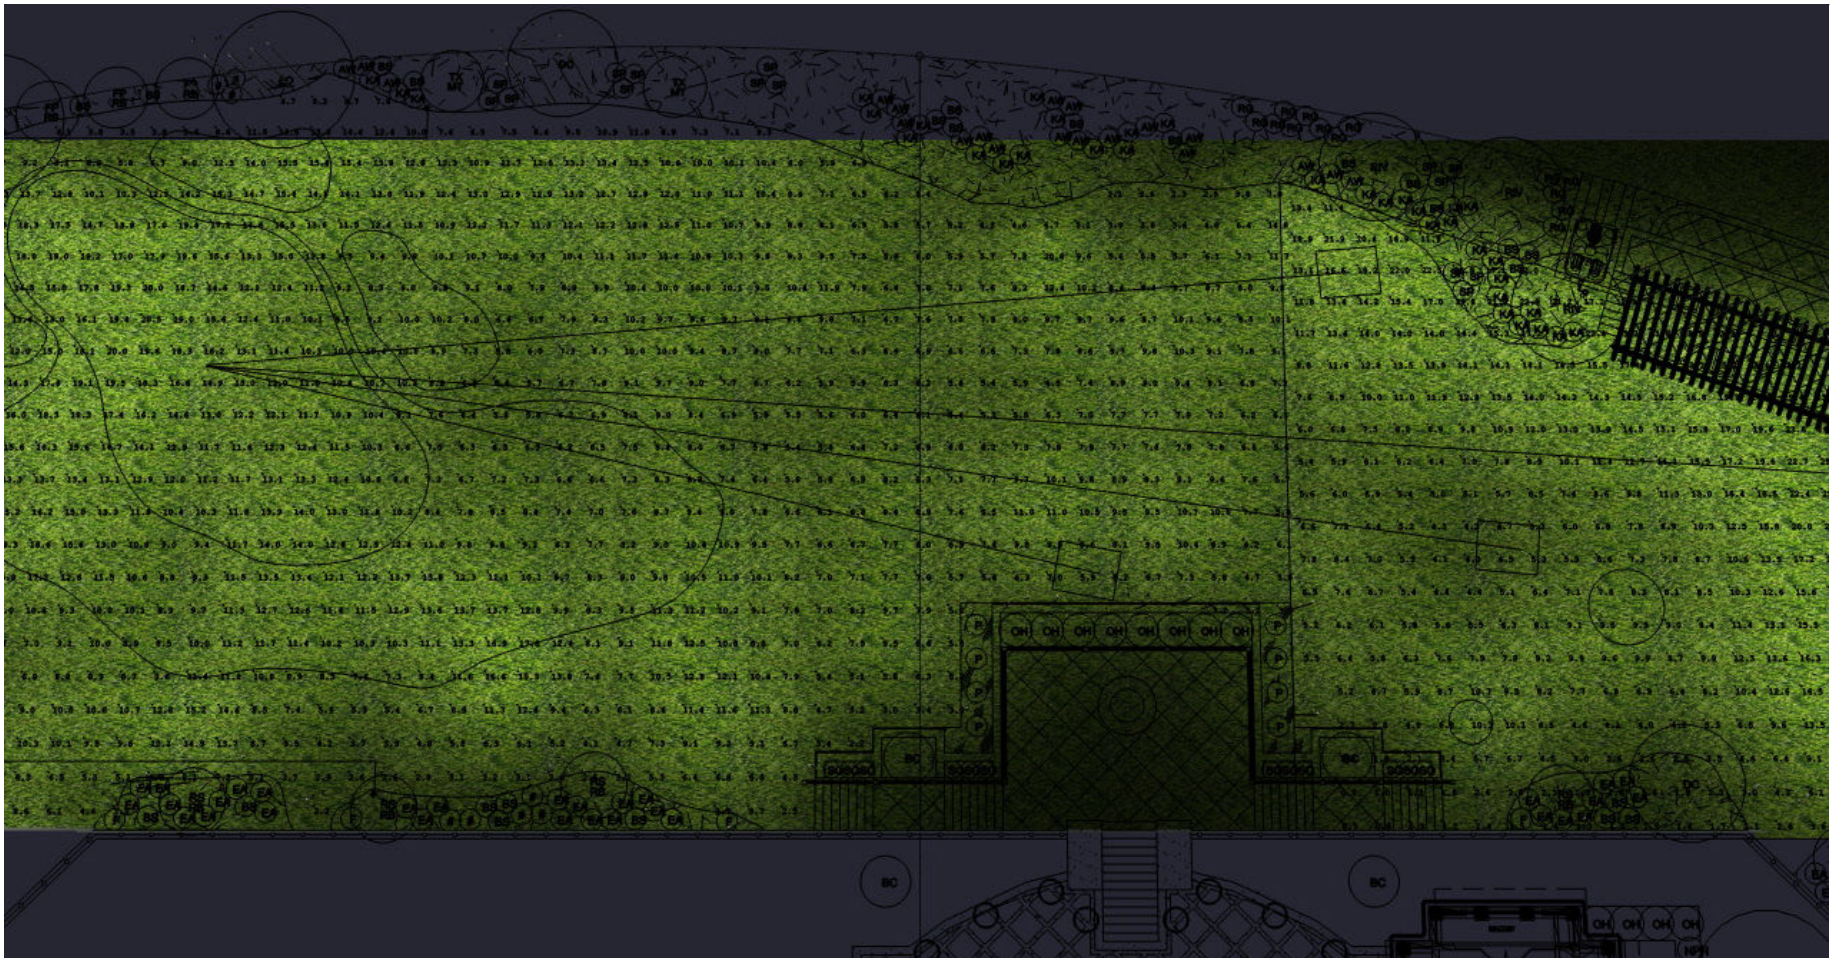

Viewpoint

- RAB ALED3T
* INSTALLED
ROUND LEVEL

ITS COURT LED
LOOD LIGHTS
- RAB ALED3T
* INSTALLED
ROUND LEVEL

VIEWPOINT: GOLF GREEN

Viewpoint - Cont.

VIEWPOINT: GOLF RANGE

Viewpoint - Cont.

VIEWPOINT: GOLF TEE AREA

Viewpoint - Cont.

VIEWPOINT: PICKLEBALL

Render View

RenderViewpoint_2

Render View - Cont.

Render View - Cont.

Render View - Cont.

Render View - Cont.