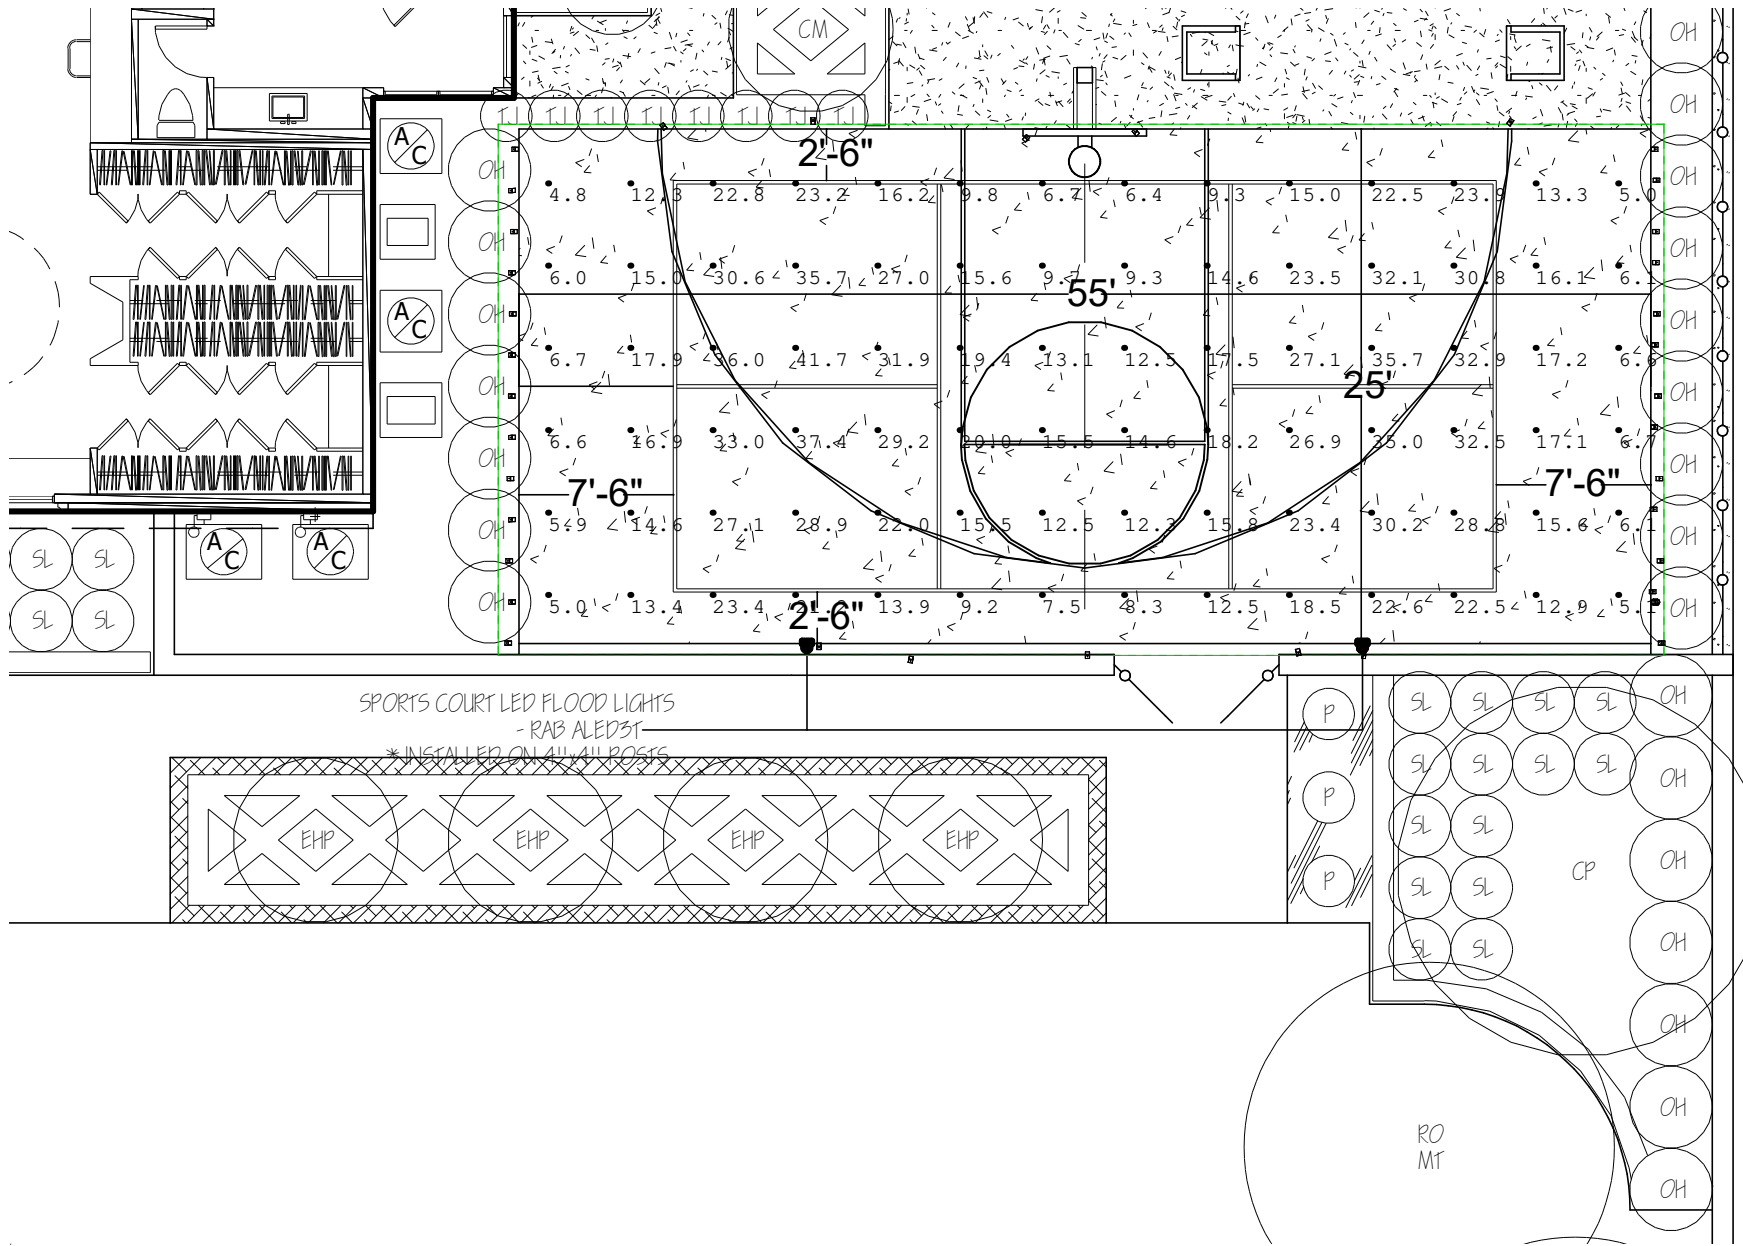

Luminaire Summary

Luminaire Schedule						
Symbol	Qty	Label	Arrangement	Total Lamp Lumens	LLF	Description
☐	66	KETRA-S30_10-40DEG	SINGLE	N.A.	0.900	S3010BTWFL1
☐	144	KETRA-S30_10-25DEG	SINGLE	N.A.	0.900	S3010BTFL1
☉	87	KETRA-S30_08-15DEG	SINGLE	N.A.	1.000	S3008BTSP1

Viewpoint

- RAB ALED3T
* INSTALLED
ROUND LEVEL

ITS COURT LED
LOOD LIGHTS
- RAB ALED3T
* INSTALLED
ROUND LEVEL

VIEWPOINT: GOLF GREEN

Viewpoint - Cont.

VIEWPOINT: GOLF RANGE

Viewpoint - Cont.

VIEWPOINT: GOLF TEE AREA

Viewpoint - Cont.

Render View - Cont.

Render View - Cont.

Render View - Cont.

RenderViewpoint_6

Render View - Cont.