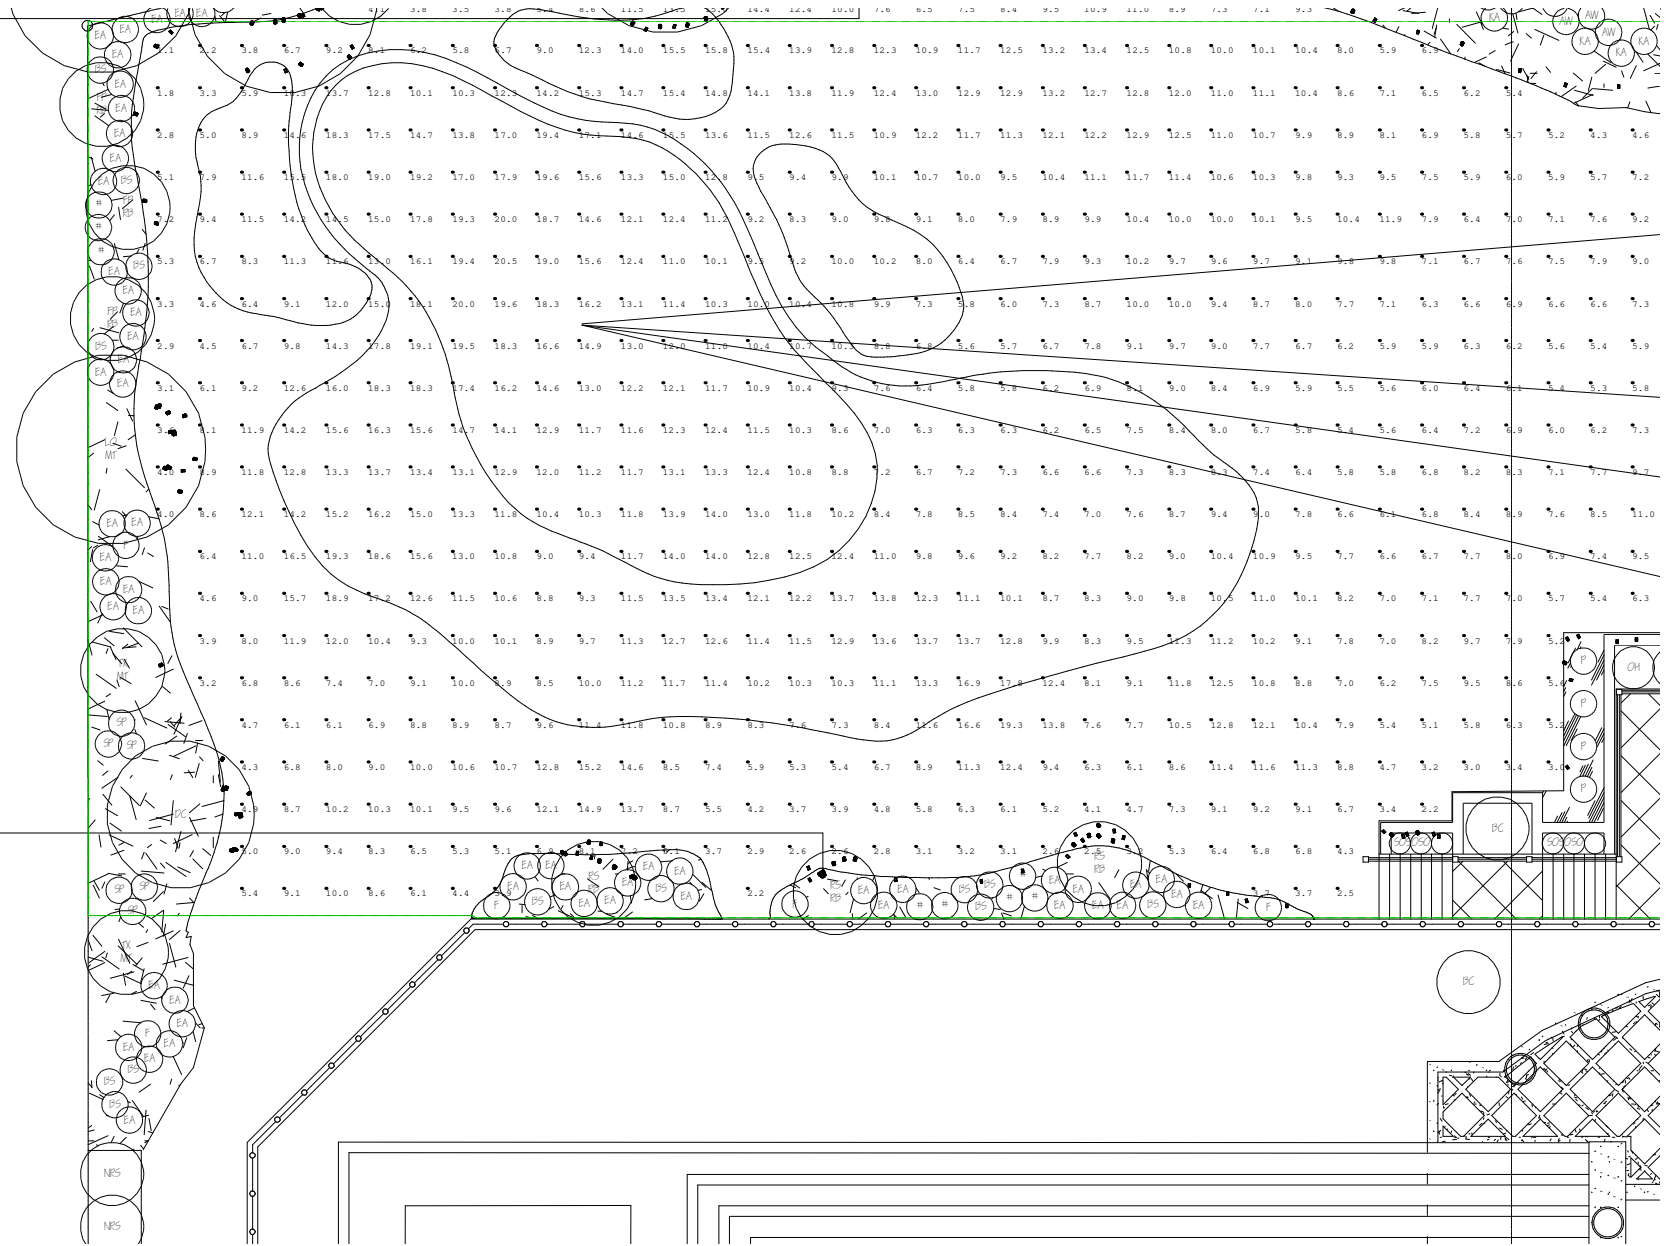

Luminaire Summary

Luminaire Schedule						
Symbol	Qty	Label	Arrangement	Total Lamp Lumens	LLF	Description
☐	66	KETRA-S30_10-40DEG	SINGLE	N.A.	0.900	S3010BTWFL1
☐	144	KETRA-S30_10-25DEG	SINGLE	N.A.	0.900	S3010BTFL1
☉	87	KETRA-S30_08-15DEG	SINGLE	N.A.	1.000	S3008BTSP1

Viewpoint

- RAB ALED3T
* INSTALLED
ROUND LEVEL

ITS COURT LED
LOOD LIGHTS
- RAB ALED3T
* INSTALLED
ROUND LEVEL

VIEWPOINT: GOLF GREEN

Viewpoint - Cont.

VIEWPOINT: GOLF RANGE

Viewpoint - Cont.

VIEWPOINT: GOLF TEE AREA

Viewpoint - Cont.

Render View - Cont.

Render View - Cont.

Render View - Cont.

RenderViewpoint_6

Render View - Cont.