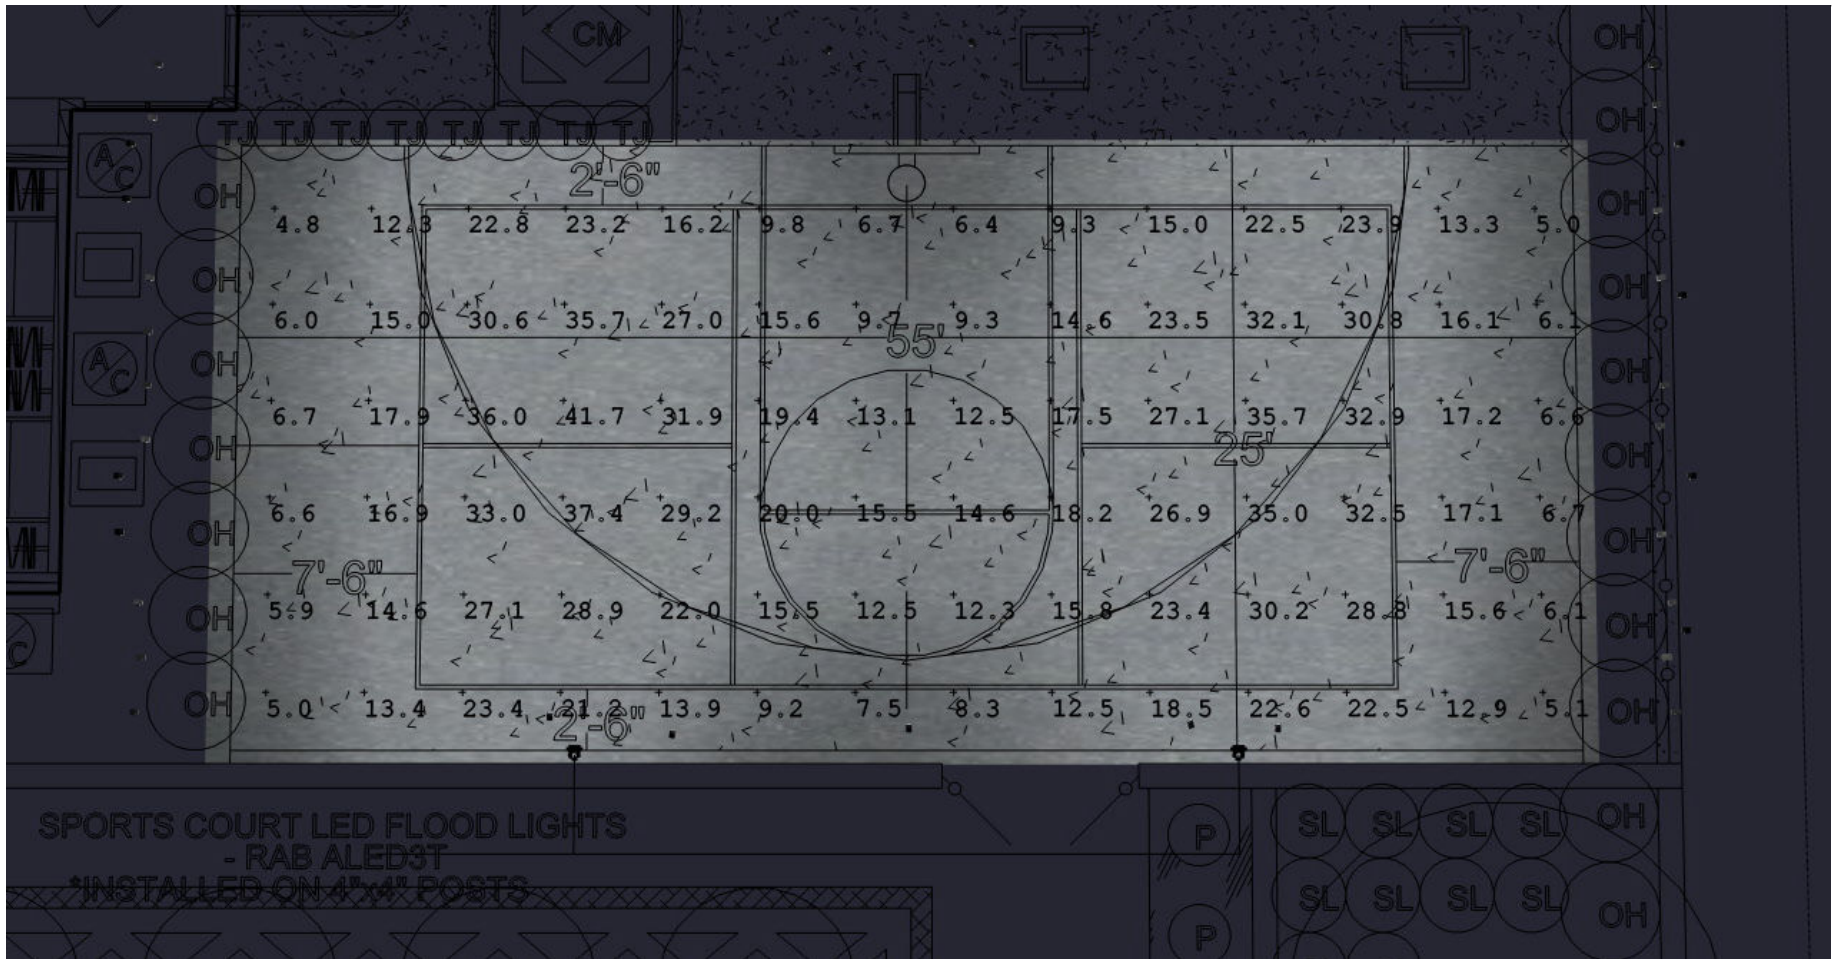

Render View - Cont.