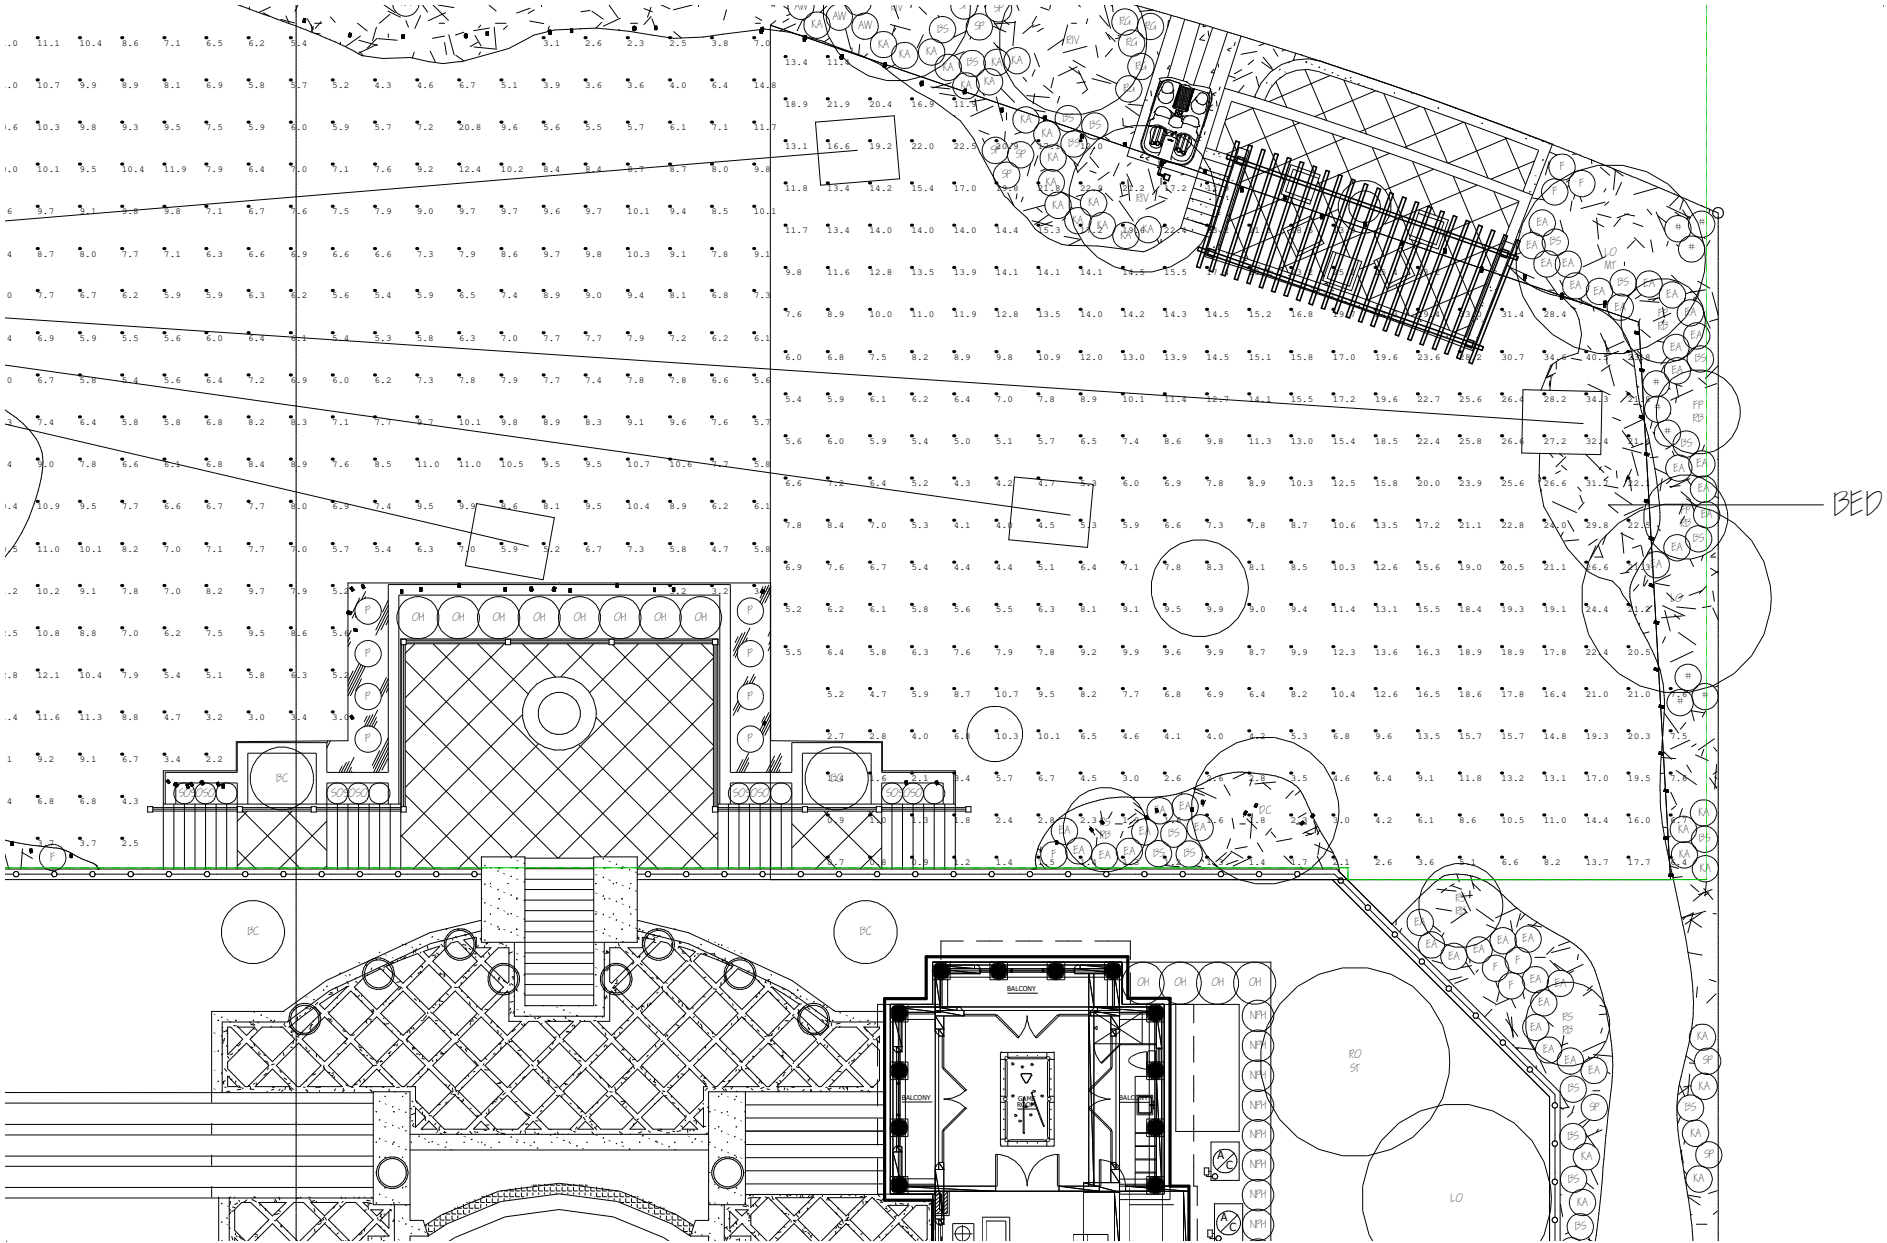

Luminaire Summary

Luminaire Schedule						
Symbol	Qty	Label	Arrangement	Total Lamp Lumens	LLF	Description
☐	66	KETRA-S30_10-40DEG	SINGLE	N.A.	0.900	S3010BTWFL1
☐	144	KETRA-S30_10-25DEG	SINGLE	N.A.	0.900	S3010BTFL1
☉	87	KETRA-S30_08-15DEG	SINGLE	N.A.	1.000	S3008BTSP1

Viewpoint

- RAB ALED3T
* INSTALLED
ROUND LEVEL

ITS COURT LED
LOOD LIGHTS
- RAB ALED3T
* INSTALLED
ROUND LEVEL

VIEWPOINT: GOLF GREEN

Viewpoint - Cont.

VIEWPOINT: GOLF RANGE

Viewpoint - Cont.

VIEWPOINT: GOLF TEE AREA

Viewpoint - Cont.

Render View - Cont.

Render View - Cont.

Render View - Cont.

RenderViewpoint_6

Render View - Cont.