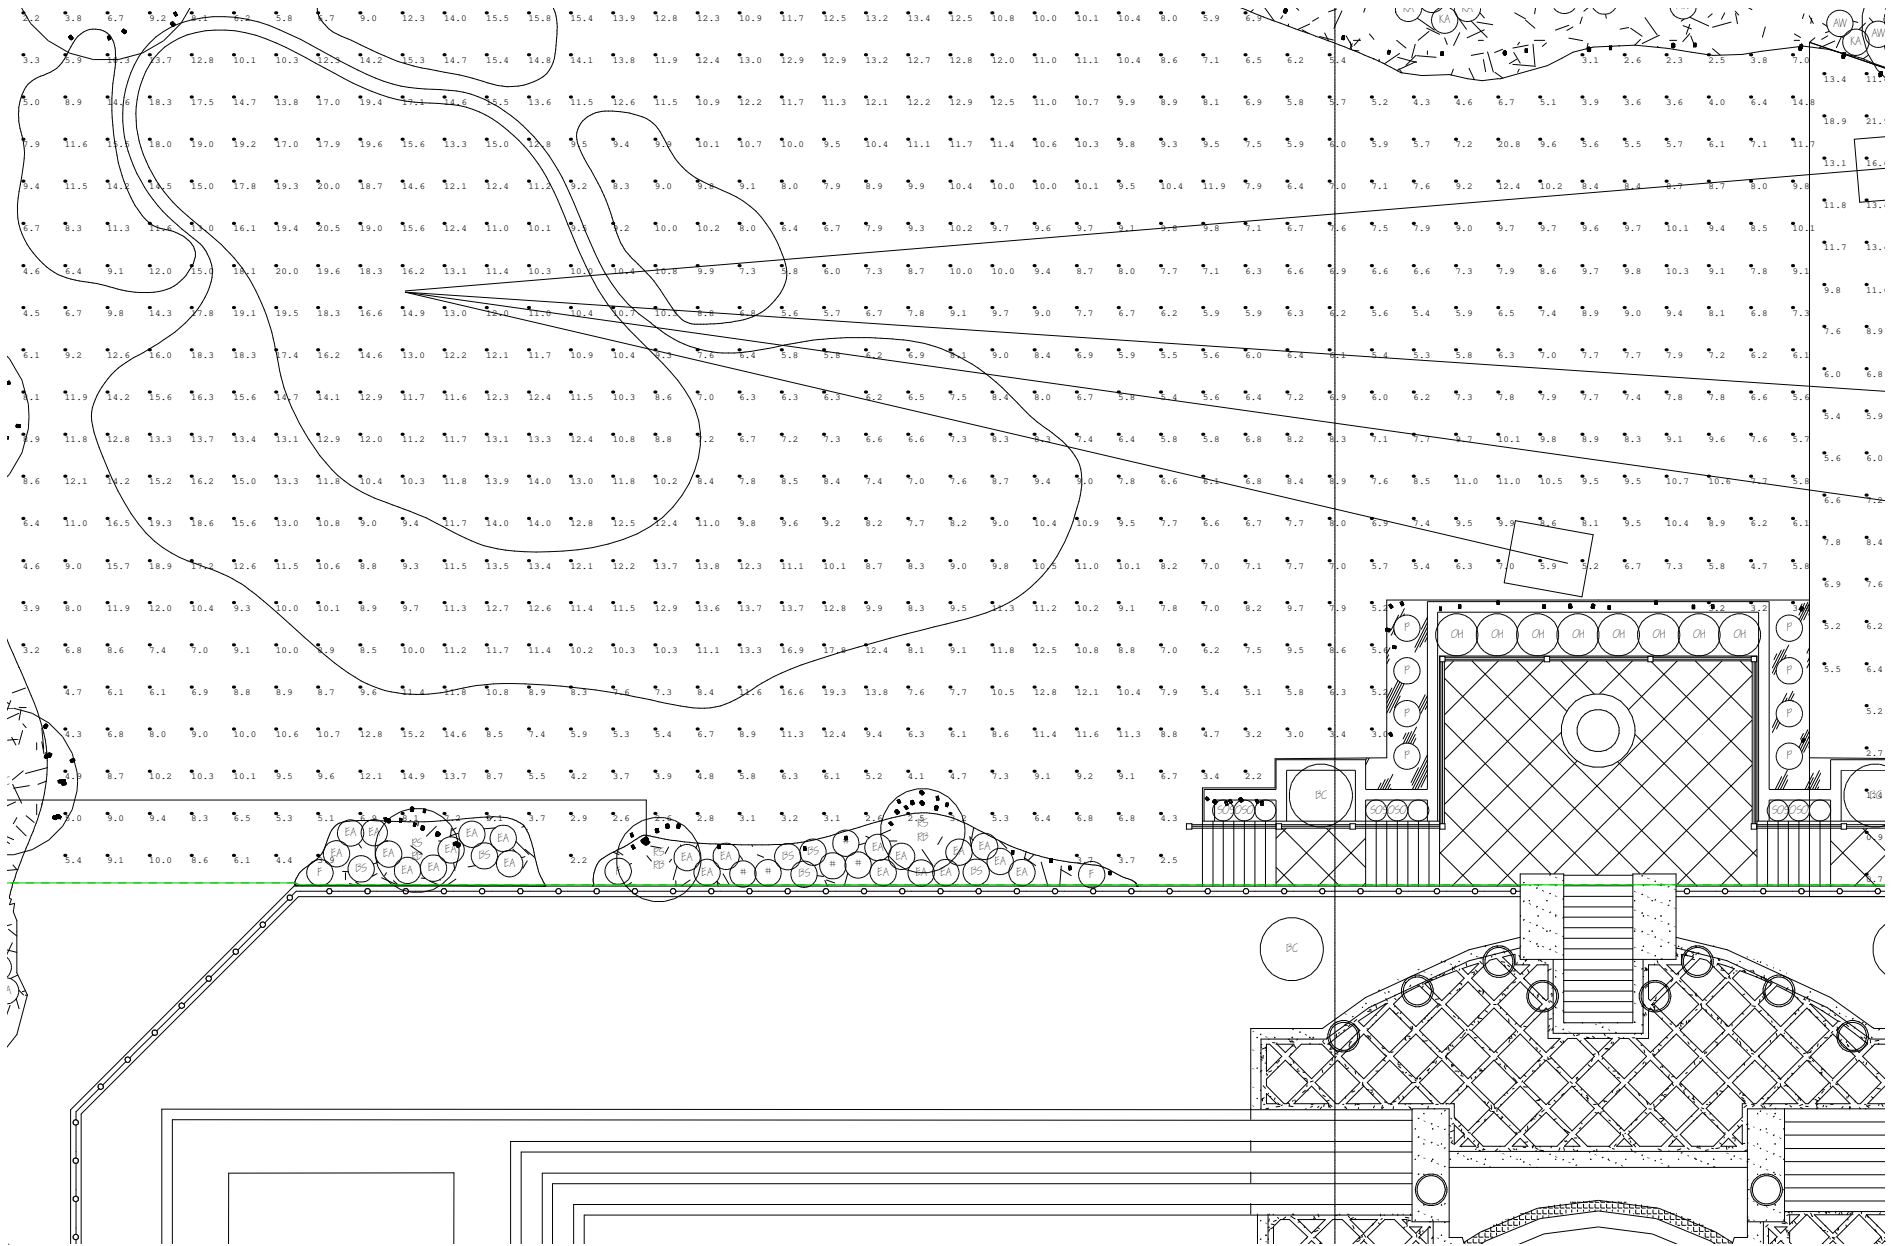

Luminaire Summary

Luminaire Schedule						
Symbol	Qty	Label	Arrangement	Total Lamp Lumens	LLF	Description
☐	66	KETRA-S30_10-40DEG	SINGLE	N.A.	0.900	S3010BTWFL1
☐	144	KETRA-S30_10-25DEG	SINGLE	N.A.	0.900	S3010BTFL1
☉	87	KETRA-S30_08-15DEG	SINGLE	N.A.	1.000	S3008BTSP1

Viewpoint

- RAB ALED3T
* INSTALLED
ROUND LEVEL

ITS COURT LED
LOOD LIGHTS
- RAB ALED3T
* INSTALLED
ROUND LEVEL

VIEWPOINT: GOLF GREEN

Viewpoint - Cont.

VIEWPOINT: GOLF RANGE

Viewpoint - Cont.

VIEWPOINT: GOLF TEE AREA

Viewpoint - Cont.

Render View - Cont.

Render View - Cont.

Render View - Cont.

RenderViewpoint_6

Render View - Cont.