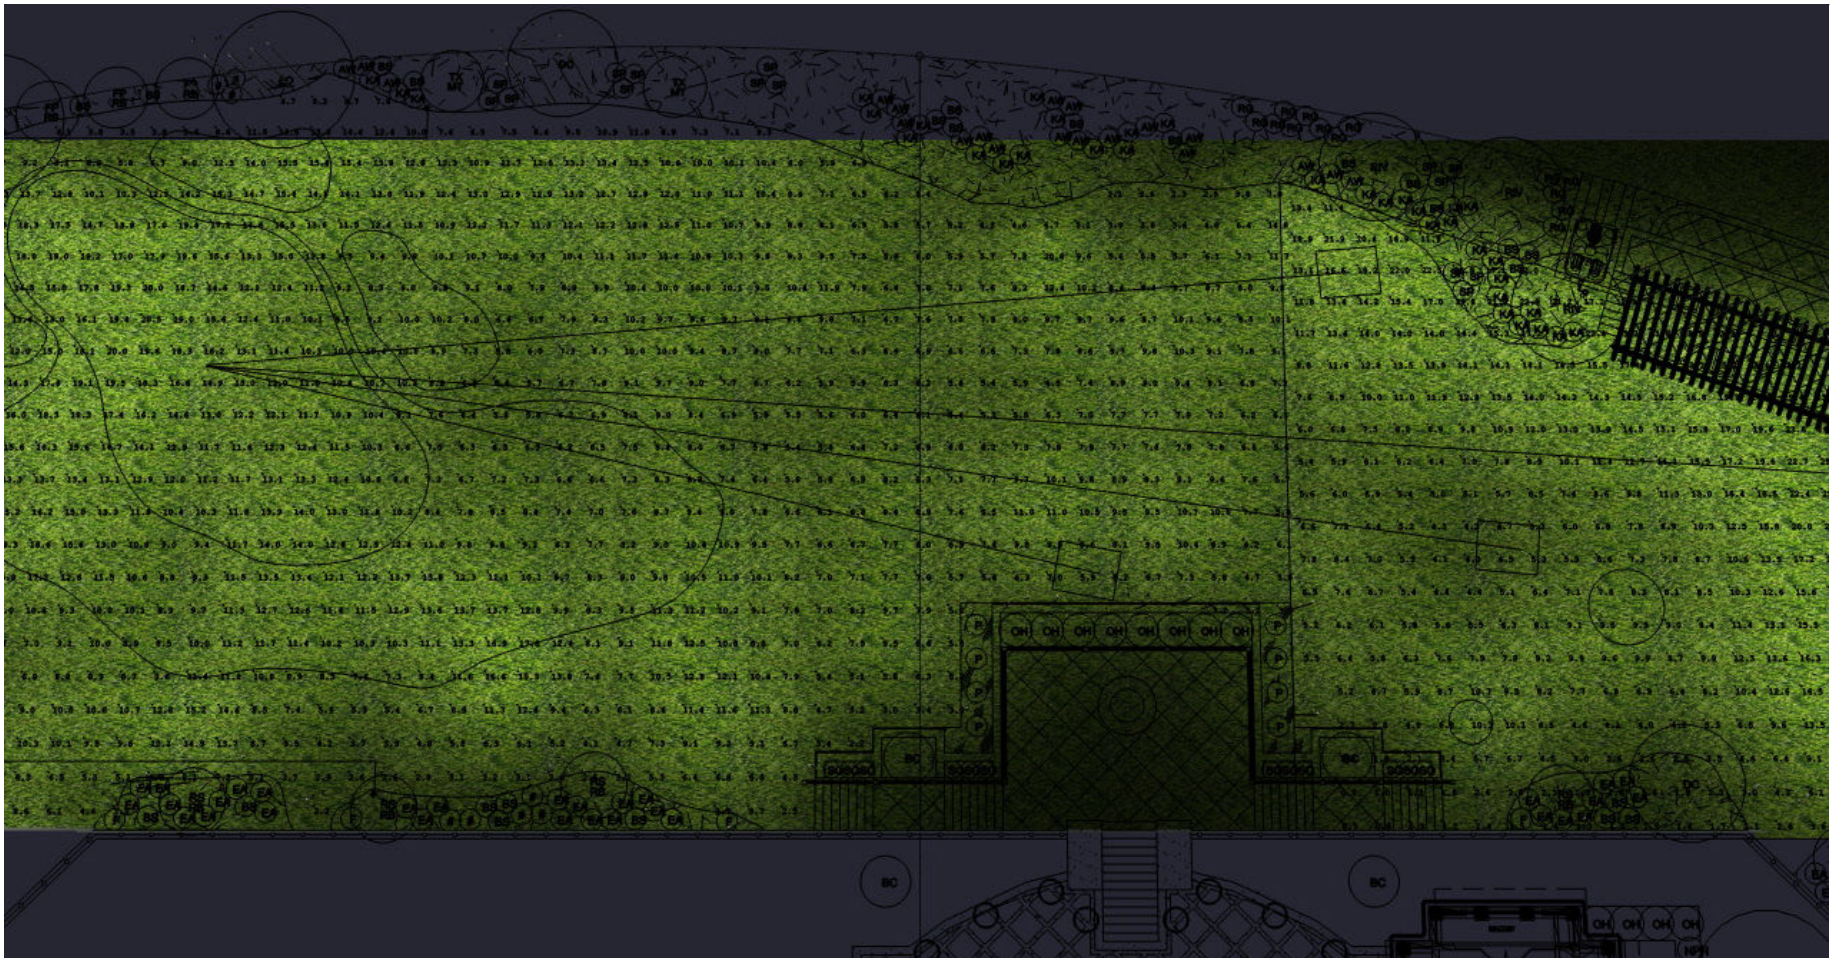

Luminaire Summary

Luminaire Schedule						
Symbol	Qty	Label	Arrangement	Total Lamp Lumens	LLF	Description
☐	66	KETRA-S30_10-40DEG	SINGLE	N.A.	0.900	S3010BTWFL1
☐	144	KETRA-S30_10-25DEG	SINGLE	N.A.	0.900	S3010BTFL1
☉	87	KETRA-S30_08-15DEG	SINGLE	N.A.	1.000	S3008BTSP1

Viewpoint

- RAB ALED3T
* INSTALLED
ROUND LEVEL

ITS COURT LED
LOOD LIGHTS
- RAB ALED3T
* INSTALLED
ROUND LEVEL

VIEWPOINT: GOLF GREEN

Viewpoint - Cont.

VIEWPOINT: GOLF RANGE

Viewpoint - Cont.

VIEWPOINT: GOLF TEE AREA

Viewpoint - Cont.

Render View - Cont.

Render View - Cont.

Render View - Cont.

RenderViewpoint_6

Render View - Cont.